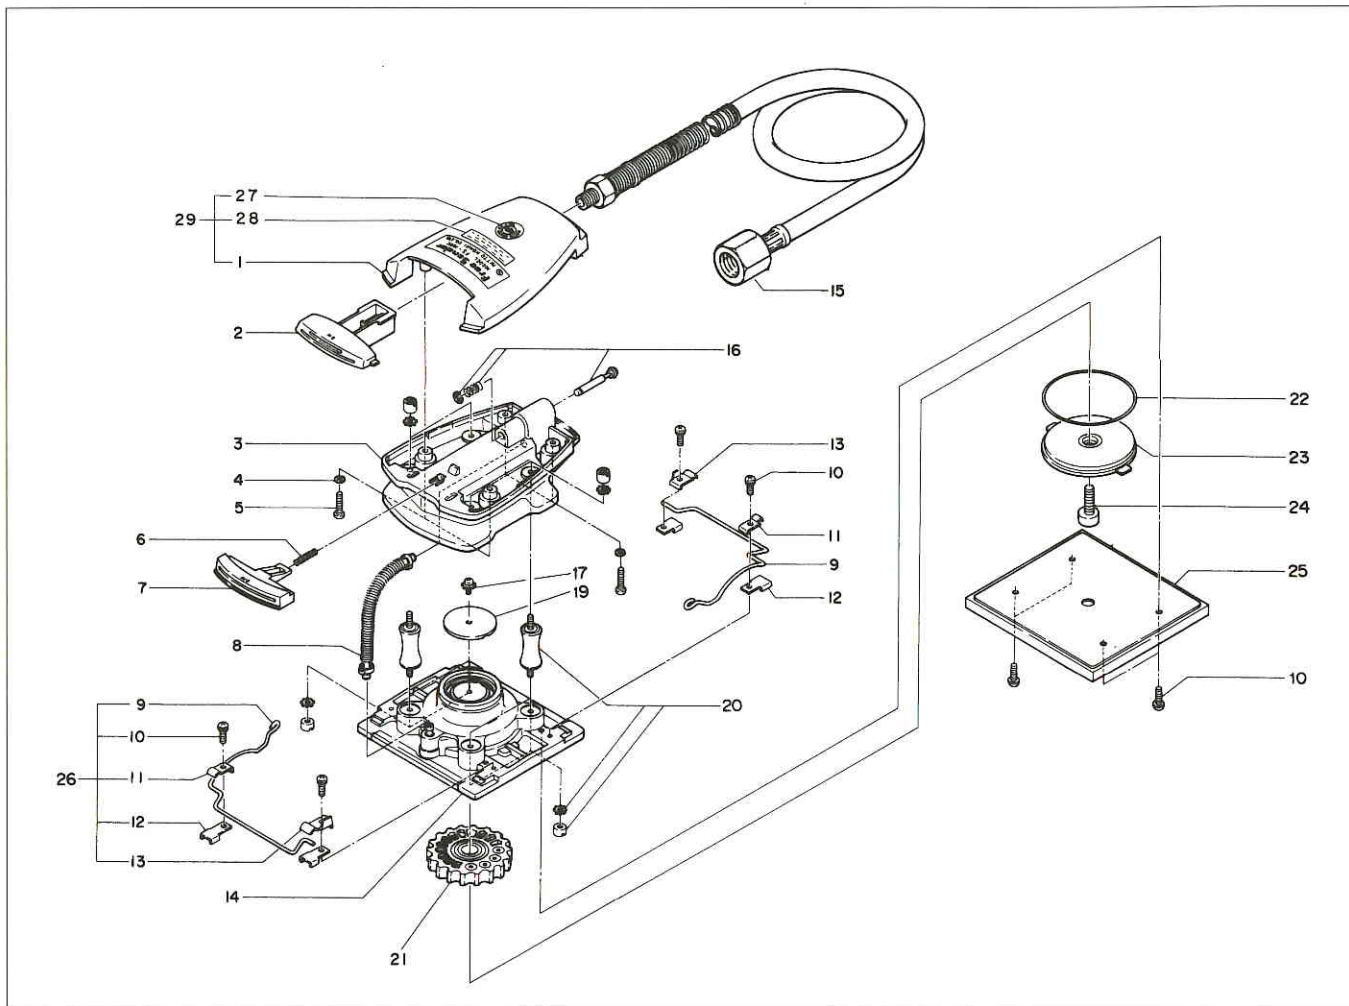

# FREE SANDER FS-100C ASSEMBLY AND PARTS LIST

The Part Numbers with ( ) are included in the Ass'y parts written above them.

No.	Part No.	Part Name	Q'ty	Price
29	TB02335	Housing Cover Ass'y	1 set	
1	(TP15371)	Housing Cover	1	
27	(TP04218)	Label NITTO	1	
28	(TQ02207)	Warning Label CE Mark	1	
2	TP15374	Trigger	1	
3	TA99365	Housing Sub Ass'y	1 set	
4	TP04234	Spring Lock Washer M4	4	
5	TP14488	Cross Recessed Pan Head Tapping Screw 4X20	4	
6	TP15376	Spring 0.45X3.1X17	1	
7	TP15375	Cancel Switch	1	
8	TA91647	Tube Ass'y	1 set	
26	TA99971	Clamp Ass'y	2 sets	
9	(TP10870)	Clamp Spring	2	
10	(TP11245)	Cross Recessed Pan Head Screw 4X10	8	

No.	Part No.	Part Name	Q'ty	Price
11	(TP10872)	Clamp Stopper B	2	
12	(TP17901)	Clamp Stopper C	4	
13	(TP10871)	Clamp Stopper A	2	
14	TA9A372	Base Plate Sub Ass'y	1 set	
15	TB02359	Hose E Ass'y	1 set	
16	TA99364	Throttle Valve Ass'y	1 set	
17	TA91575	Cross Recessed Pan Head Screw 4X8 Ass'y	1 set	
19	TP16951	Filter	1	
20	TA96330	Rubber Support Ass'y	4 sets	
21	TA9A369	Turbine Ass'y	1 set	
22	TP03790	O-Ring S-56	1	
23	TA9A371	End Cap Ass'y	1 set	
24	TP01945	Hex. Socket Head Cap Screw 5X12	1	
25	TA9A367	Rubber Pad Ass'y	1 set	