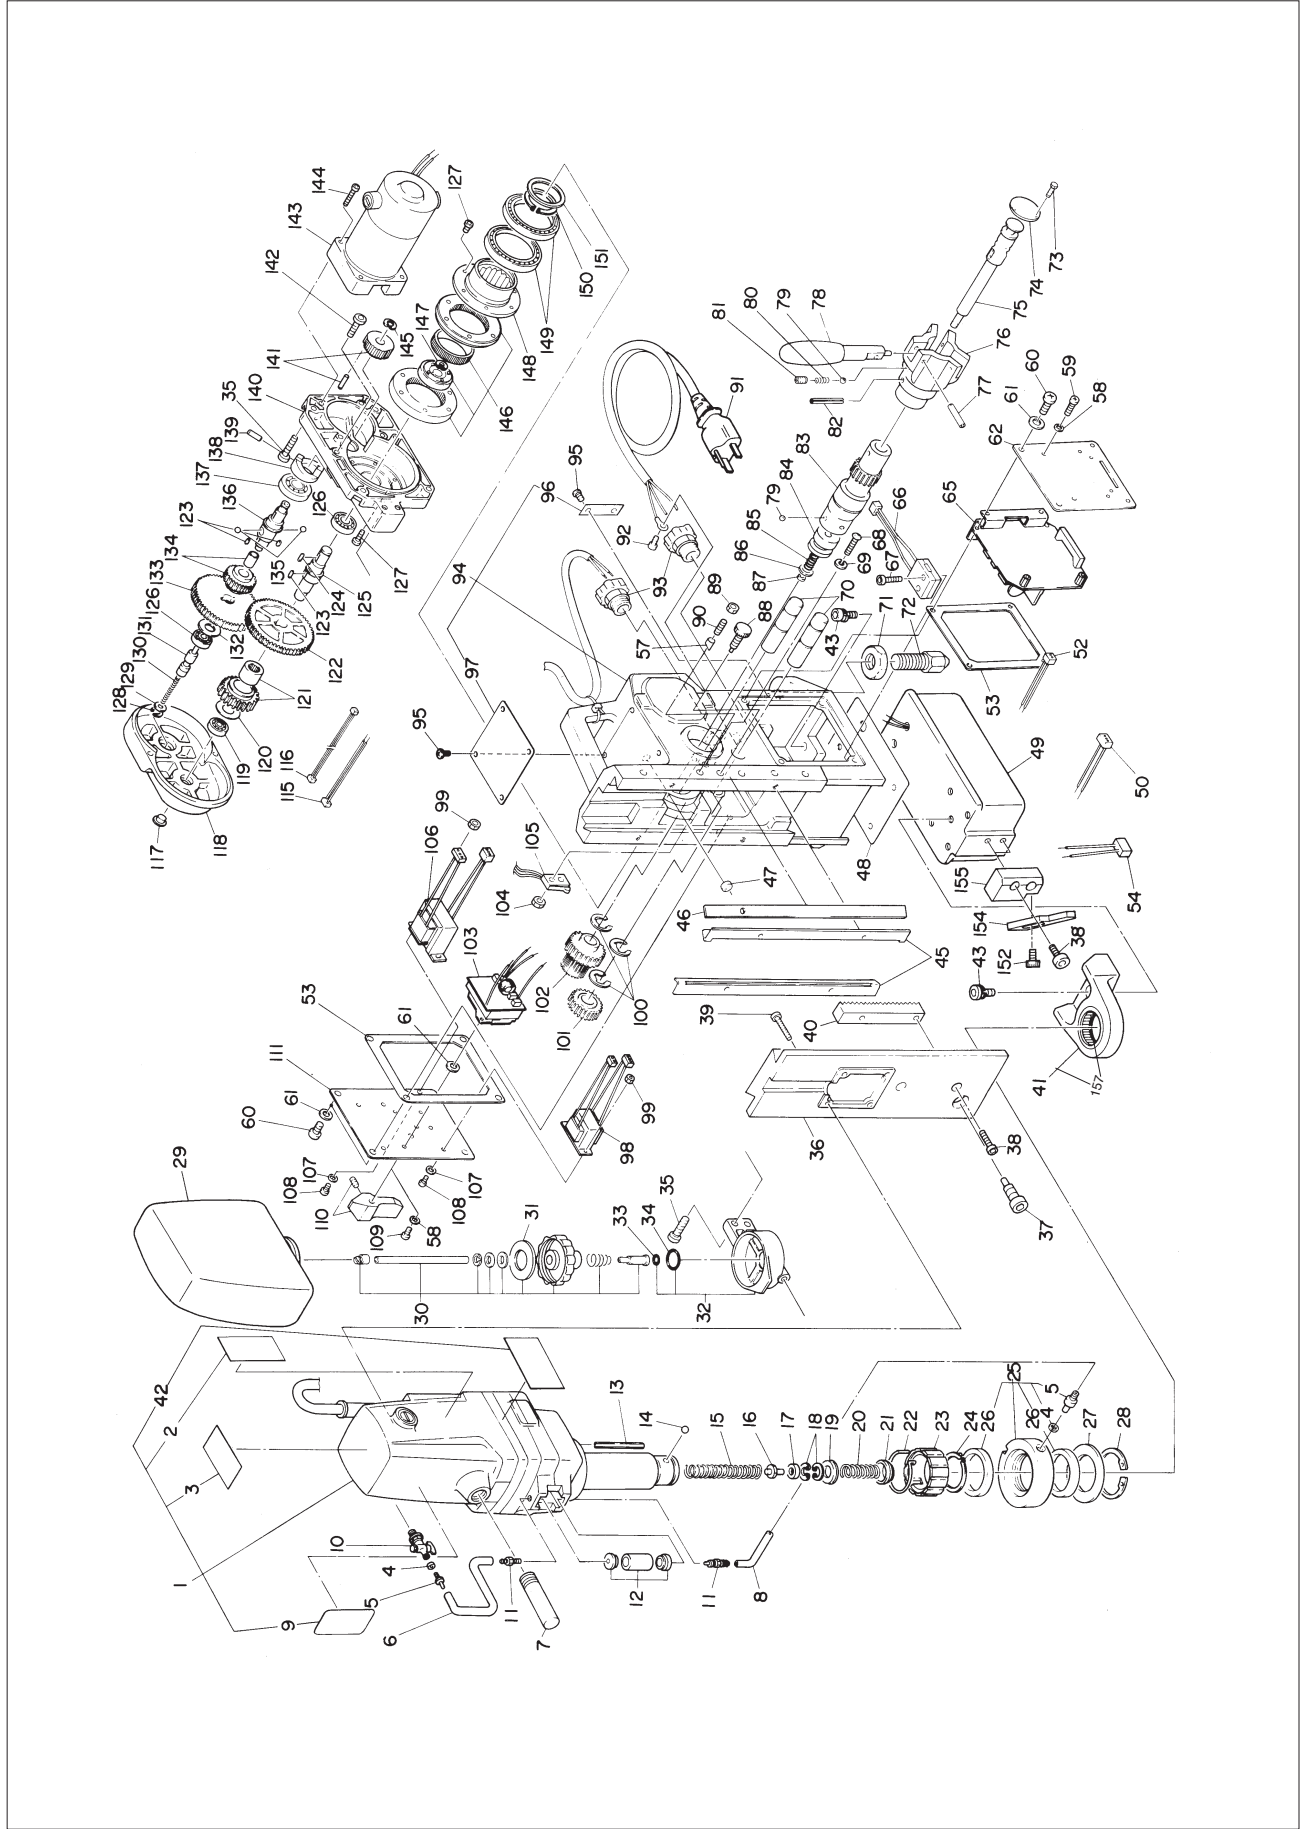

# ATRA ACE QA-4000 (110-120V) ASSEMBLY AND PARTS LIST

The parts numbers with ( ) are included in the Assy parts written above them.

No.	Part No.	Part Name	Q'ty	Price	No.	Part No.	Part Name	Q'ty	Price
1	TB04072	Drill Motor Assy (115V)	1 set		60	TP02419	+ Screw 6 X 10	8	
2	(TB00598)	Carbon Brush (2 pcs/set)	1 set		61	TQ01331	Seal Washer M6	9	
3	(TQ05066)	Cutter Caution Label	1		62	TQ06040	Circuit Board	1	
4	(TQ05064)	Cutter Mounting Label	1		65	TB05290	Control Board Assy	1 set	
9	(TQ05063)	Cauton Label	1		66	TB01363	Slide Detection Device	1 set	
42	CP21947	Seal Packing	2		67	TP14471	Hex. Socket Bolt 4 X 20	2	
5	TP14500	Hose Nipple	2		68	FS00315	+ Pan Head Screw 2 X 20	2	
6	TP15821	Tube 4 X 7 X 240	1 set		69	TQ00729	Spring Washer M2	2	
7	TB02534	Side Handle Assy	1 set		70	TQ00707	Shaft	2	
8	TP15820	Tube 4 X 7 X 120	1 set		71	TQ03914	Hex. Nut Type 3 M16	1	
10	TP14495	Petcock Valve 1/8(PT)	1		72	TQ01954	Stabilizer Shaft	1	
11	TQ00672	Dropper Nipple	2		73	TP08598	+ Screw 3 X 5	3	
12	TB00503	Oil Dropper Assy	1 set		74	TQ00844	Mounting Plate	1	
13	TP03261	Spring Pin 4 X 26 AW	1		75	TQ01903	Inner Shaft	1	
14	TB01672	Ball 5/16 Assy	1 set		76	TQ01901	Handle Boss	1	
15	TP15998	Spring 1.6 X 16.2 X 120	1		77	TP12821	Spring Pin 5 X 26	3	
16	TQ01895	Pilot Spacer	1		78	TQ00680	Rod Handle	3	
17	TP15848	Spacer 10.5 X 19 X 5	1		79	CP01123	Ball 3/16	7	
18	TP13905	Retaining Ring RTW-19	2		80	TP06396	Spring	3	
19	TB01348	Washer Assy	1 set		81	TP06397	Hex. Screw 6 X 8	3	
20	TQ01898	Spring 0.8 X 12 X 31	1 set		82	TP13891	Spring Pin 5 X 38	1	
21	TB01349	Push Ring Assy	1		83	TQ01902	Clutch Shaft	1	
22	TQ01896	Twist Spring	1		84	TQ01904	Clutch Ring	1	
23	TQ01897	Sleeve	1		85	TQ00682	Spring 1.2 X 8 X 17	1	
24	TP15239	Retaining Ring C-28	1		86	TP00093	Plain Washer M6	1	
25	TB00713	Oil Ring Assy	1 set		87	TQ00683	Grip Ring GS-6.0	1	
26	(TP14499)	Oil Seal GD38 X 48 X 4	2		88	TP02931	Set Screw	1	
27	TP12773	Washer 38.5 X 54 X 1	1		89	TP07419	Hex. Nut Type 3 M6	5	
28	TP14969	Retaining Ring ISTW-38	1		90	TQ04781	Hex. Socket Set Screw 6 X 14	5	
29	TQ04779	Oil Tank	1		91	TA9A757	Cable Cable Assy	1 set	
30	TB03785	Cap Assy	1 set		92	LP08489	+ Screw 4 X 6	1	
31	(TQ00701)	Packing Cap	1		93	TP13889	Connector SC4-3	2	
32	TB01380	Oil Tank Bracket Sub Assy	1 set		94	TB04377	Body Sub Assy A	1 set	
33	(TP11994)	O-Ring P-4	1		95	(TP05136)	Rivet No.2 X 4.8	6	
34	(CP20180)	O-Ring P-18	1		96	(TP04769)	Plate Serial Number	1	
35	TP03086	Hex. Bolt 6 X 20	6		97	(TQ05610)	Plate Warning	1	
36	TQ01899	Slide Board	1		98	TB03912	Transformer Sensor Assy	1 set	
37	TP14717	Hex. Socket Bolt 10 X 20	1		99	TP00067	Hex. Nut M3	3	
38	TP14178	Hex. Bolt 6 X 10	2		100	TP04126	Snap Ring E-12	3	
39	TP08013	Hex. Bolt 5 X 25	4		101	TQ00708	Spur Gear 24 M1.5	1	
40	TP15111	Rack	1		102	TQ00706	Spur Gear 16 X 24	1	
41	TB02694	Bracket Assy	1 set		103	TB03702	Switch Assy	1 set	
157	(TQ03444)	Needle Bearing B-2410	1		104	TP02627	Hex. Nut M2	2	
43	TQ03344	Hex. Socket Bolt 8 X 20	6		105	TQ00703	Limit Switch DC3A-D3RB	1	
44	TQ01905	Jib	2		106	TB03911	Trans. Power Supply Assy (115V)	1 set	
46	TQ01905	Seal Bushing	1		107	TQ01330	Seal Washer M3	3	
47	TQ00394	Packing for Pole	1		108	TP00056	+ Screw 3 X 6	3	
48	TB02687	Square Pole Assy (115V)	1 set		109	TP12819	+ Pan Head Screw 4 X 6	2	
49	TB00578	H Cord Assy	1 set		110	TB01381	Switch Knob Assy	1 set	
50	TB00577	F Cord Assy	1 set		111	TQ05061	Switch Plate	1	
52	TQ01933	Packing for Body	2		115	TB00573	D Cord Assy	1 set	
53	TQ04783	Supporter	5		116	TB03809	Cord Assy M-M	1 set	
54	TQ00258	Seal Washer M4	6		117	TQ01962	Collar Cap K-100 16CSBL	1	
55	TQ01526	Pan Head Screw 4 X 10	4		118	TQ04982	Gear Box Cover	1	
					119	TQ01924	Ball Bearing 68RZZ	1	
					120	TQ01926	Washer 10.2 X 20 X 0.6	1	